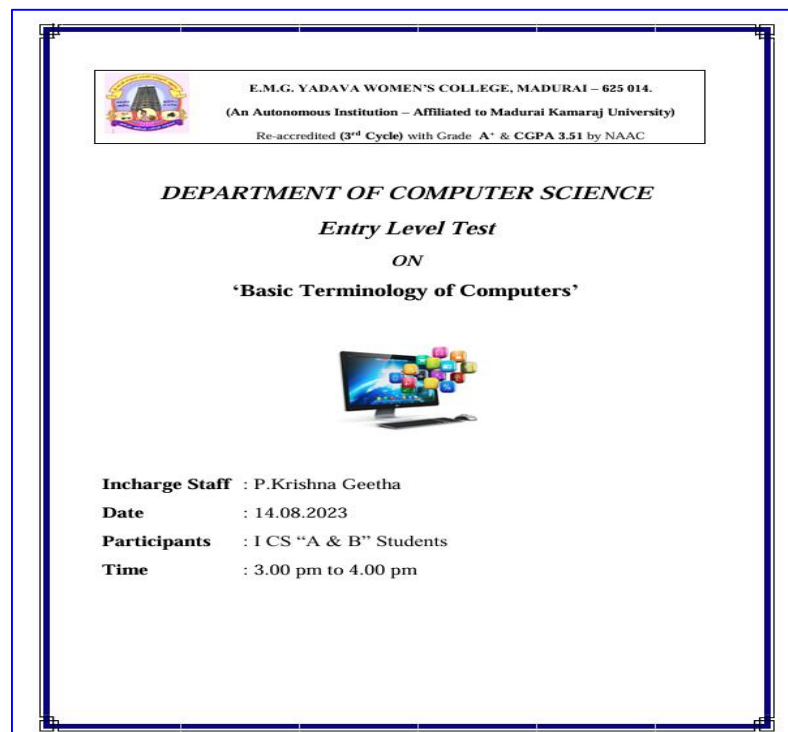

E.M.GOPALAKRISHNA KONE YADAVA WOMEN'S COLLEGE

content to enhance their comprehension of computer fundamentals. By the end of the test, students had a clearer understanding of their starting point, allowing for a more targeted and effective learning experience in subsequent lessons.

Photographs:

The Department of Computer Science, EMGYWC, conducted an Entry Level Test entitled "Basic Terminology of Computers" for first-year BSc. CS students - 14.08.2023

Enclosures:

a. Invitation