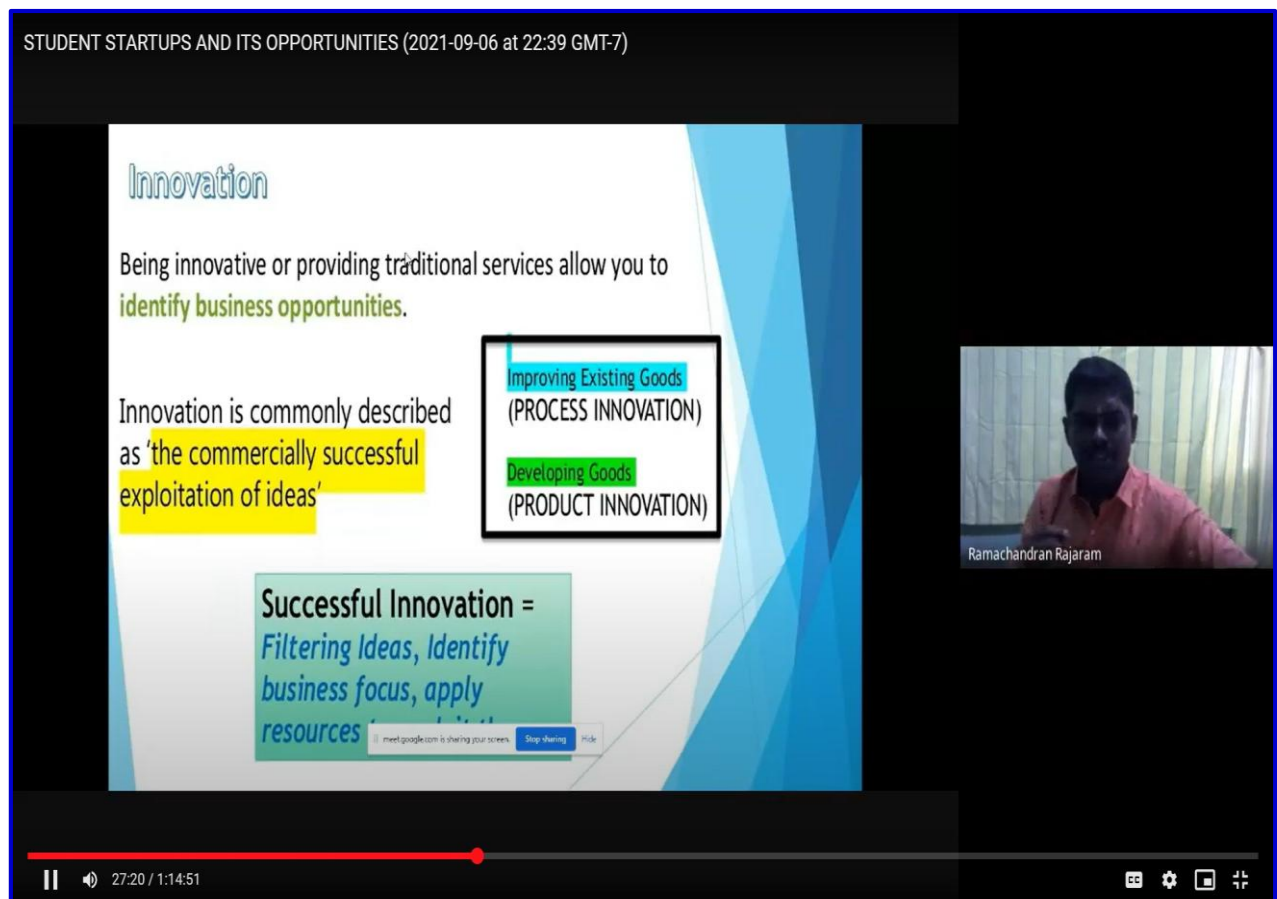

### DEPARTMENT OF BBA & INSTITUTION'S INNOVATION COUNCIL

DATE	TIME	PLATFORM	MODE
07.09.2021	11:00 a.m. to 12:00 noon	Google Meet	Online
<b>Theme</b>	Student Development Programme		
<b>Nature of the Activity</b>	Webinar		
<b>Title</b>	Student Start-ups and its Opportunities		
<b>Name of the Convenor</b>	<b>Dr. T.Sathiya Sheila</b> Head & Assistant Professor of BBA EMGYWC		
<b>Name of the Organizers</b>	<b>Dr.V.Selva Subashini</b> <b>Mrs.T.Usharani</b> <b>Mrs.S.Divya</b> <b>Mrs.G.Veeralakshmi</b> Assistant Professors of BBA EMGYWC		
<b>Resource Person</b>	<b>Mr.R. Ramachandran</b> Field Coordinator, Entrepreneurship Development and Innovation Institute Hub, Madurai Kamaraj University, Madurai.		
<b>Collaborating Department, Cell &amp; Institution</b>	Department of BBA, Institution's Innovation Council of EMGYWC, & Entrepreneurship Development and Innovation Institute Hub, Madurai Kamaraj University, Madurai		
<b>Meeting Link</b>	<a href="https://meet.google.com/bsf-gmne-rhx">https://meet.google.com/bsf-gmne-rhx</a>		
<b>Programme Link</b>	<a href="https://drive.google.com/file/d/1lFT4w36mCBCCWCgLbd-BIgie8skgqqF/view?usp=drive_link">https://drive.google.com/file/d/1lFT4w36mCBCCWCgLbd-BIgie8skgqqF/view?usp=drive_link</a>		
<b>No. of Beneficiaries</b>	Students - 110		

**WEBINAR - STUDENT START-UPS AND ITS OPPORTUNITIES**

**Objectives:**

1. To develop entrepreneurial skills among students.
2. To inculcate a culture of innovation – Driven Entrepreneurship
3. To promote new technology – knowledge – innovation – based startups

**Programme Outcome:**

On successful completion of the programme,

1. Students were able to create business plans and got assisted in articulating and applying financial and operational activities.

**Photograph:**