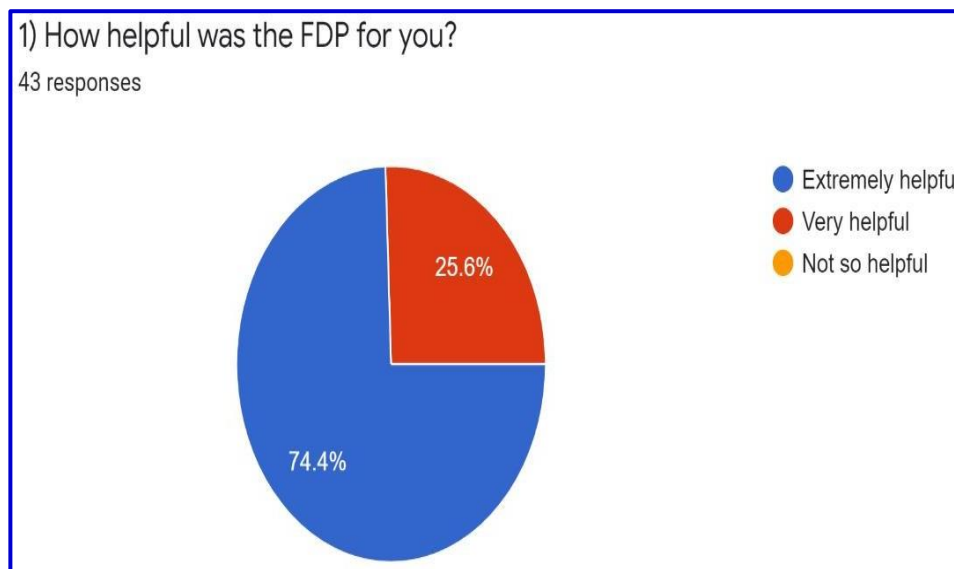

Research Proposal Writing and Funding Opportunities

Objectives:

1. To guide the Research Scholars on preparing effective Research Proposals.
2. To learn the Fundamental Definition, Plan Layout, Create Content and Execute their Research Work in the best possible way.

Programme Outcome:

1. The participants gained knowledge on how effective proposals would attract best Research for prestigious Grants and Funds.
2. The Participants learnt how to faster simple modification of original, innovative and futuristic ideas to be transformed as a majestic and grandeur proposal.

Feedback: