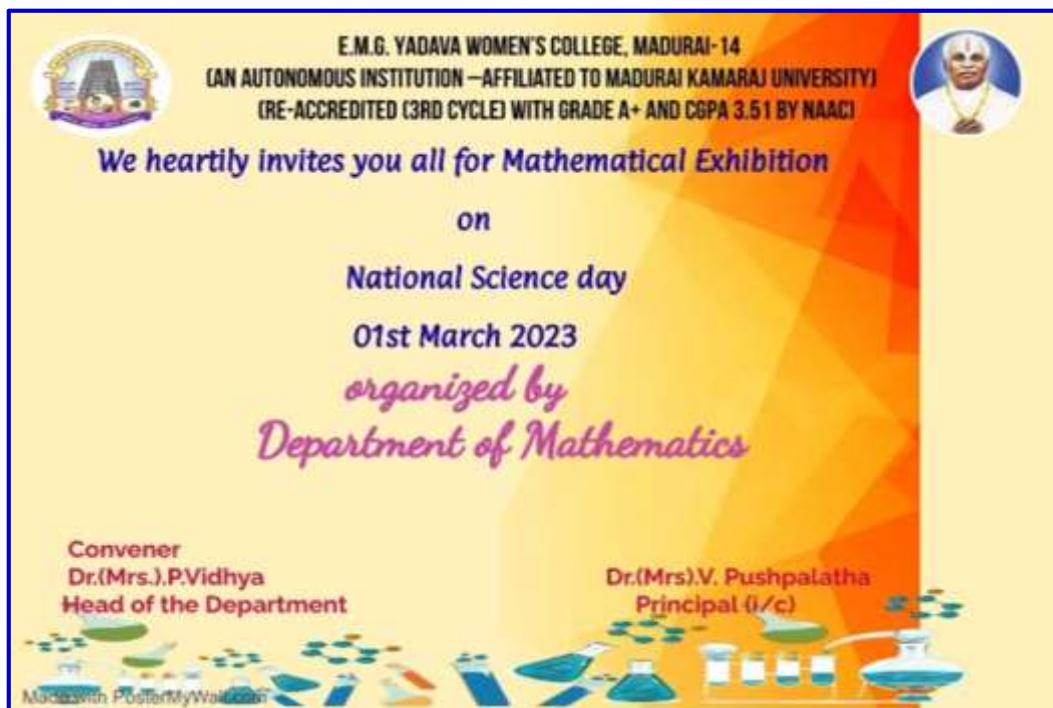

E.M.GOPALAKRISHNA KONE YADAVA WOMEN'S COLLEGE

The department of Mathematics has celebrated National Science Day and exhibited "Mathematical Exhibition" on 01.03.2023

Enclosures:

a. Invitation: