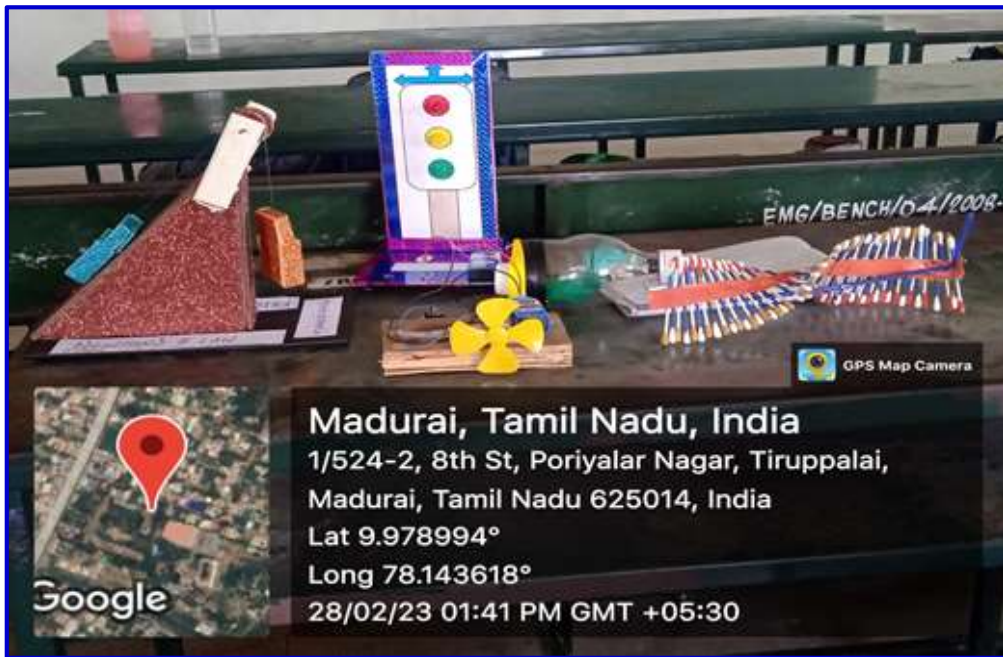

Photographs:

E.M.GOPALAKRISHNA KONE YADAVA WOMEN'S COLLEGE

E.M.GOPALAKRISHNA KONE YADAVA WOMEN'S COLLEGE

The department of Mathematics has celebrated National Science Day and exhibited "Mathematical Exhibition" on 01.03.2023