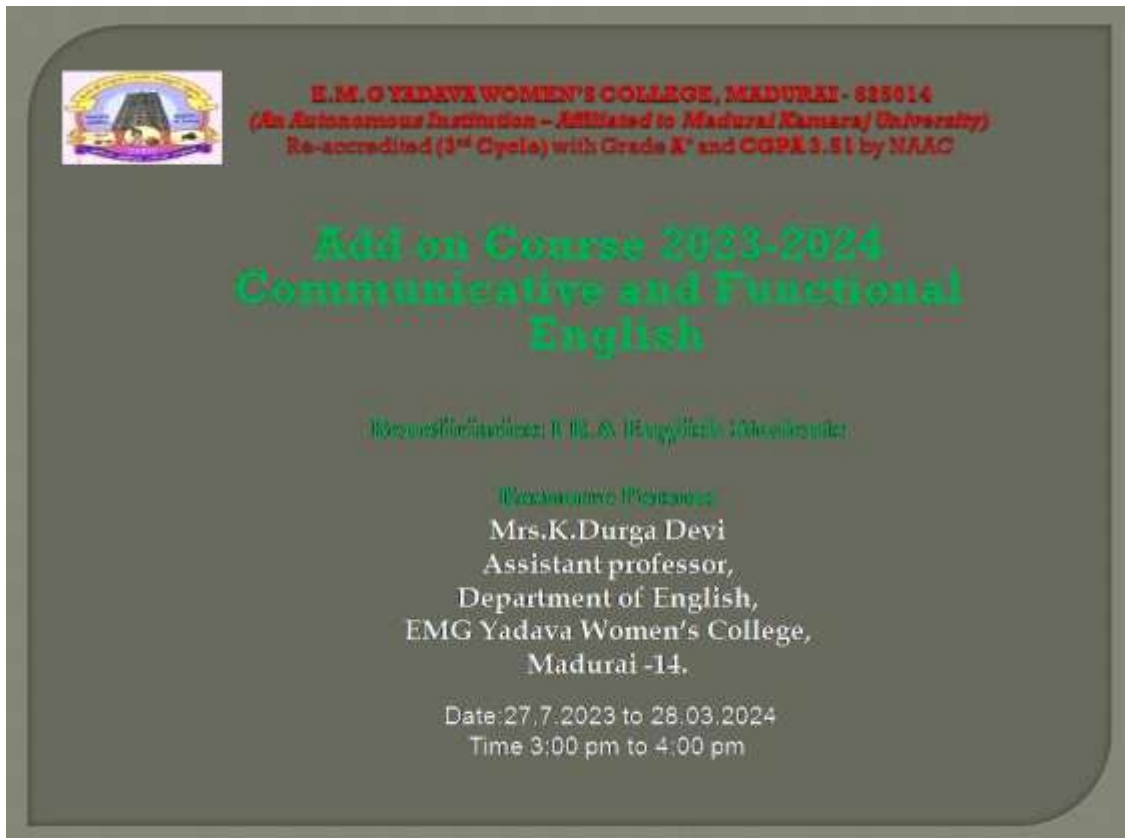

E.M.GOPALAKRISHNA KONE YADAVA WOMEN'S COLLEGE

3. Students gained confidence in using English in professional settings, boosting their readiness for the workplace.
4. Through interactive sessions and real-life scenarios, students were better equipped to handle professional communication challenges, making them more employable.

Enclosures:

a. Invitation: