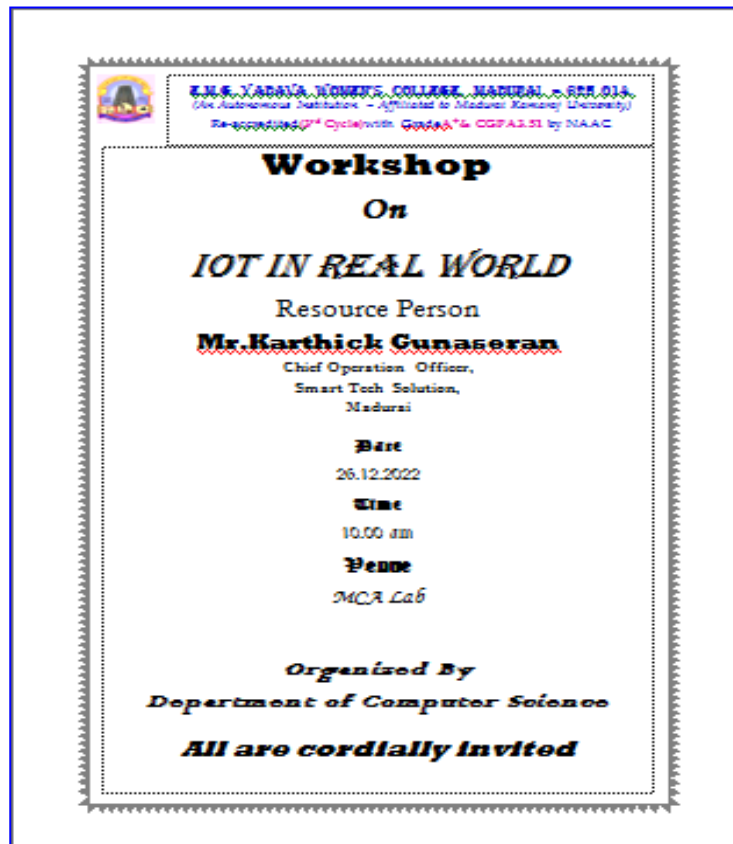

E.M.GOPALAKRISHNA KONE YADAVA WOMEN'S COLLEGE

Photographs:

Department of Computer Science conducted a seminar titled "IoT in Real World" at E.M.G Yadava Women's College, Madurai. – 26.12.2022

Enclosures:

a. Invitation: