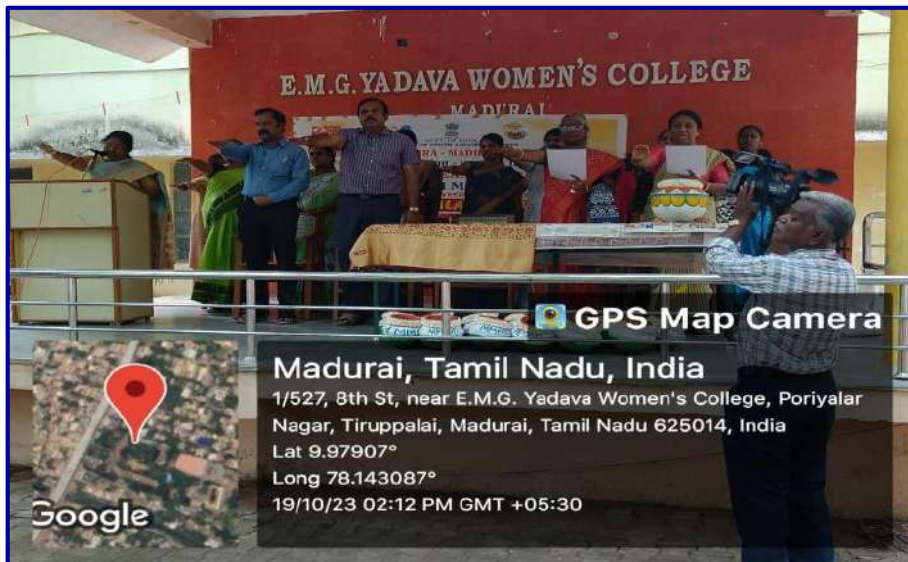

E.M.GOPALAKRISHNA KONE YADAVA WOMEN'S COLLEGE

Photographs:

NSS Volunteers, & Staff members took a pledge to pay tribute to the courageous freedom fighters on 19.10.2023.