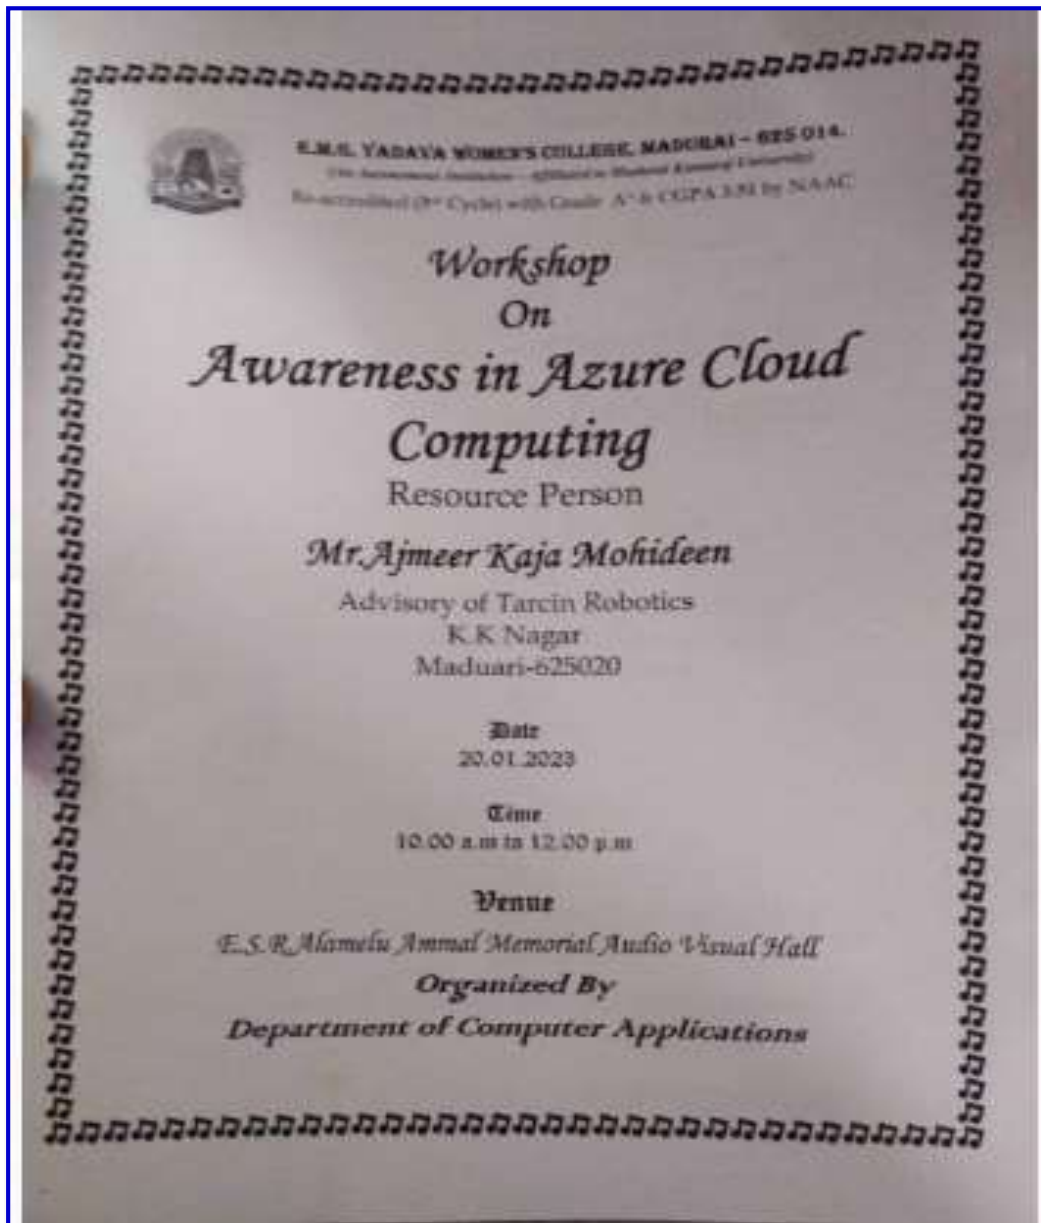

Enclosures:

a. Invitation:

b. Nominal Roll of Participants:

1. Student participants of EMGYWC:

E.M.G. YADAVA WOMEN'S COLLEGE, MADURAI – 625 014. (An Autonomous Institution – Affiliated to Madurai Kamaraj University) Re-accredited (3rd Cycle) with Grade A* and CGPA 3.51 by NAAC			
Workshop entitled "Awareness in Azure Cloud Computing" - 20.01.2023			
S.No.	REGISTER NUMBER	NAME	DEPARTMENT
1.	20BCA01	M.Ameerunnisha	BCA
2.	20BCA02	T.Anushuya	BCA
3.	20BCA03	P.Archana	BCA
4.	20BCA04	P.Dhanalakshmi	BCA
5.	20BCA05	D.Gokila	BCA
6.	20BCA06	K.A.Indu abinaya	BCA
7.	20BCA07	S.Karpagam	BCA
8.	20BCA08	K. Karthika	BCA
9.	20BCA09	G.Lavanya	BCA
10.	20BCA10	K.Madhumitha	BCA
11.	20BCA11	P.Mahalakshmi	BCA
12.	20BCA12	P.Manonmani	BCA
13.	20BCA13	S.Muthupriya	BCA
14.	20BCA14	D.Parkavi	BCA
15.	20BCA15	B.Priyanga	BCA
16.	20BCA16	R.Raji	BCA
17.	20BCA17	S.Rithiga	BCA
18.	20BCA19	S.R.Sneha	BCA
19.	20BCA20	S.Soundarya	BCA
20.	20BCA21	M.Sowmiya	BCA
21.	20BCA22	K.Swathi	BCA
22.	21PMC01	Aarthi Sri Ranjani .M	MCA
23.	21PMC02	Abi Bharathi B	MCA
24.	21PMC03	N. Abirami	MCA
25.	21PMC04	P.Akalya	MCA
26.	21PMC05	Charumathi.K	MCA
27.	21PMC06	S.Devi	MCA
28.	21PMC07	S.Dhivya	MCA
29.	21PMC08	S.Divya Dharshini	MCA
30.	21PMC11	J. Harini sree	MCA
31.	21PMC12	R.janani	MCA
32.	21PMC13	Johny.G	MCA
33.	21PMC14	Kalaivani. R	MCA
34.	21PMC15	Kaviya K	MCA
35.	21PMC16	Kaviya .P	MCA
36.	21PMC17	L.Kiruba	MCA
37.	21PMC18	Megalaprabha. M	MCA