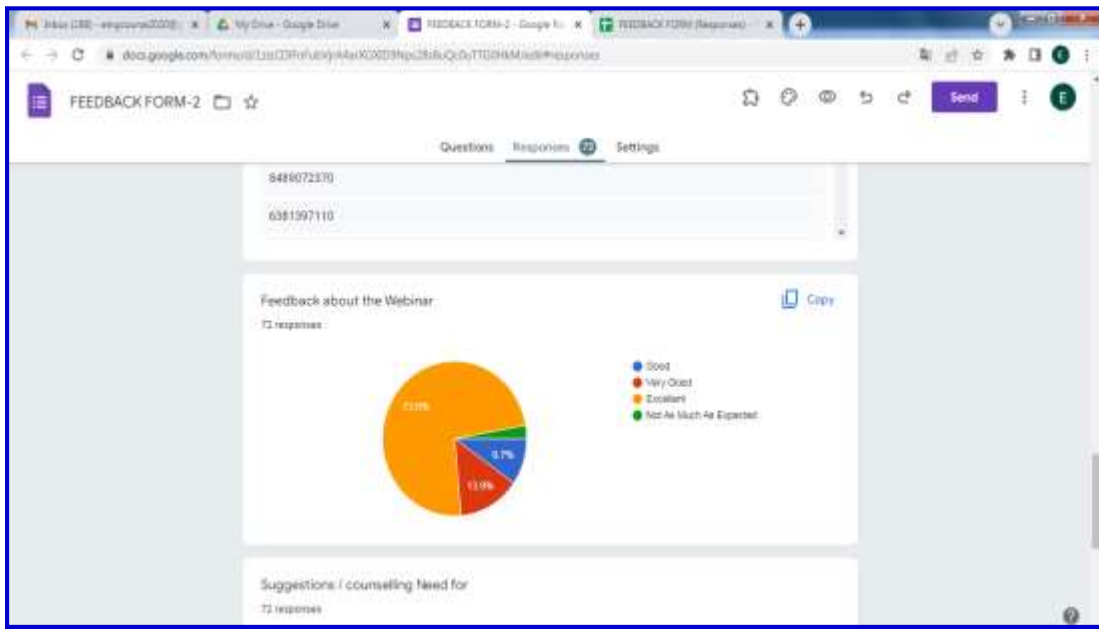

Enlightening Students to cope with Virtual College System

Objectives:

The aim of the Counselling Cell is to promote positive behavioural changes by helping them to improve their capability and cope effectively with the problems they confront.

Programme Outcome:

Students learned how to solve their Personal, Educational & Psychological problems.

Feedback:

E.M.GOPALAKRISHNA KONE YADAVA WOMEN'S COLLEGE

Screen Shot:

Webinar on “Enlightening Students to Cope with Virtual College System” – 19.02.2021