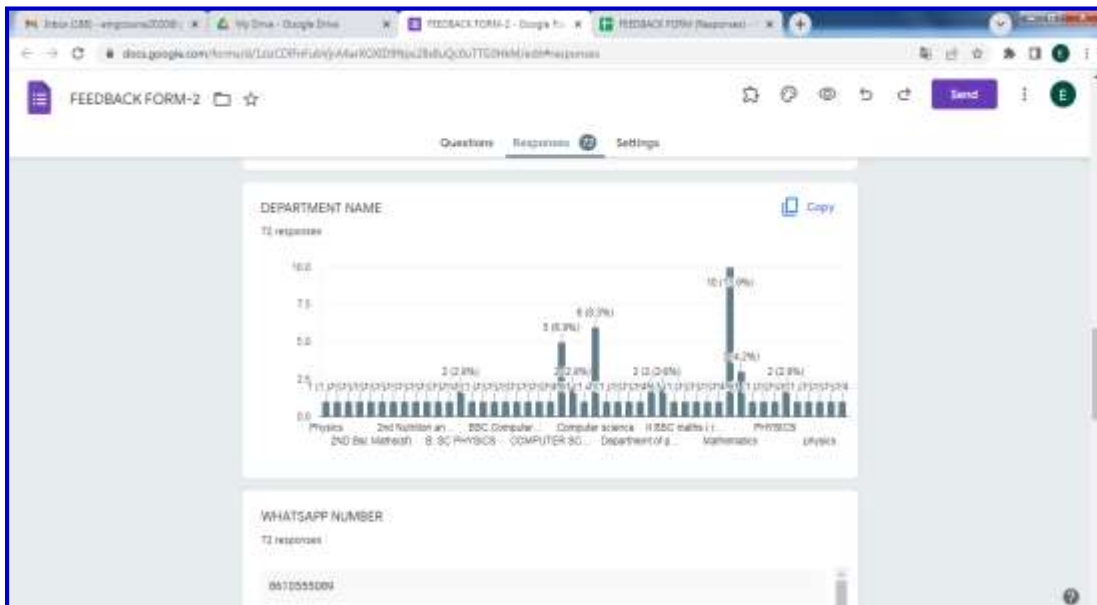

Enlightening Students to cope with Virtual College System

Objectives:

The aim of the Counselling Cell is to promote positive behavioural changes by helping them to improve their capability and cope effectively with the problems they confront.

Programme Outcome:

Students learned how to solve their Personal, Educational & Psychological problems.

Feedback: