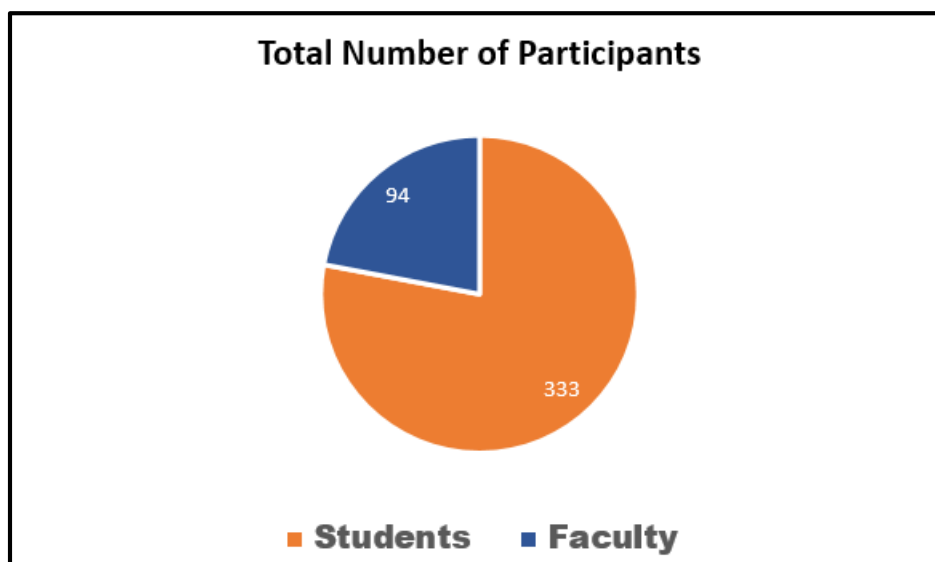

e-QUIZ

Objectives:

- To celebrate the Birth Anniversary of Dr.S.R.Ranganathan, the Father of Library on his 129th birthday.
- To teach the students about the basic and in-depth facts, figures and concepts in in Library and Information Sciences.

Programme Outcome:

- Students answered the quizzes in an enjoyable and cheerful way, they gained more knowledge about library and Information Sciences.
- Students learnt about a wide range of traditional and non-traditional reference resources including encyclopedias, dictionaries, atlases and internet.

Screenshots:

On remembrance of Dr. S. R. Ranganathan 129th Birth Anniversary, e-Quiz was conducted entitled " Library Science"- 09.08.2021